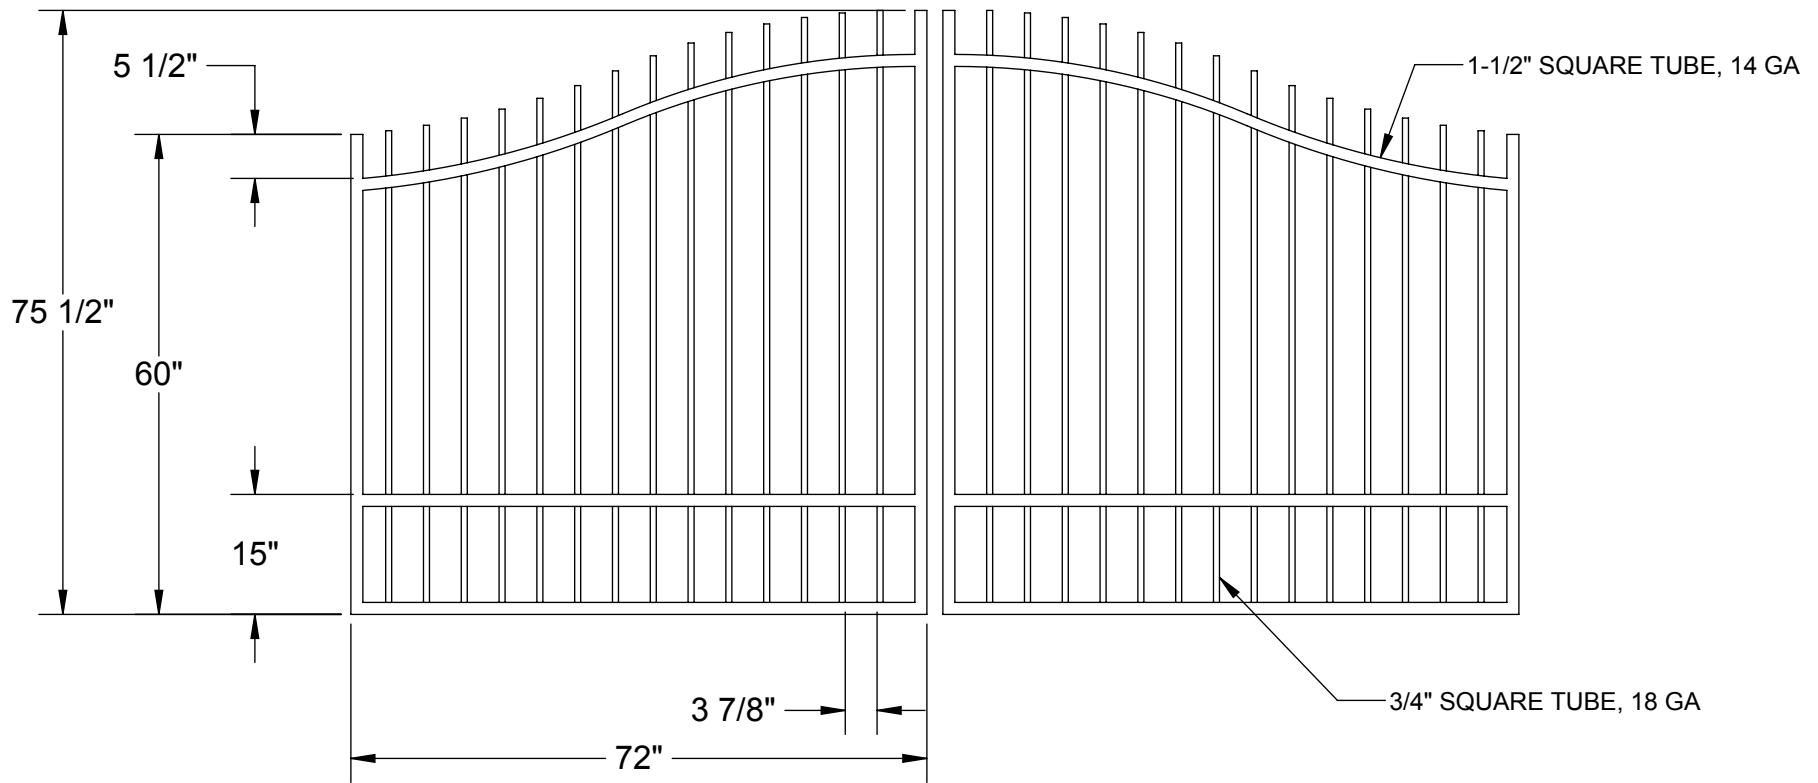

www.kodiakiron.com

DESCRIPTION:

**ESTATE GATE
 SINGLE, 12 FOOT**

SERIES: REGAL

SHEET: 3 OF 5

APPLICATION: RESIDENTIAL/COMMERCIAL

KODIAK IRON

www.kodiakiron.com

DESCRIPTION:

**ESTATE GATE
 DOUBLE, 12 FOOT**

SERIES: REGAL

SHEET: 4 OF 5

APPLICATION: RESIDENTIAL/COMMERCIAL

KODIAK IRON

www.kodiakiron.com

DESCRIPTION:

**ESTATE GATE
 DOUBLE, 16 FOOT**

SERIES: REGAL

SHEET: 5 OF 5

APPLICATION: RESIDENTIAL/COMMERCIAL