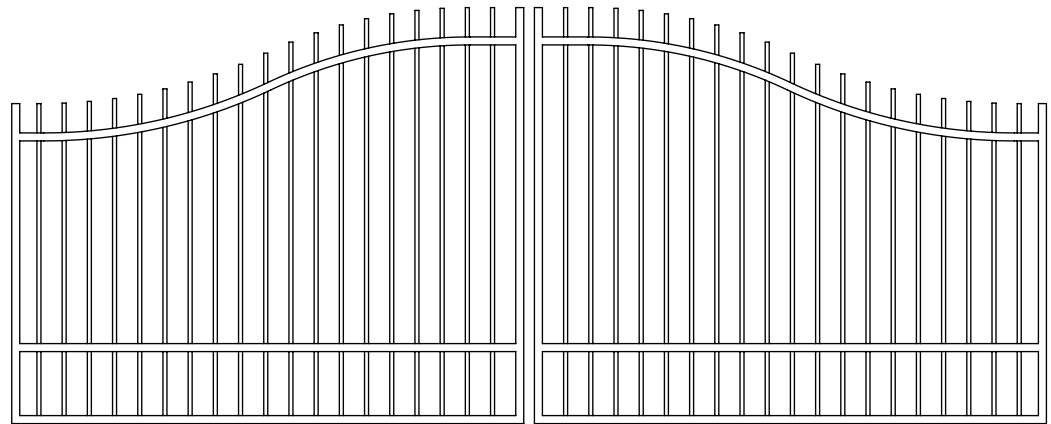

SINGLE, 10 FOOT

DOUBLE, 12 FOOT

SINGLE, 12 FOOT

DOUBLE, 16 FOOT

DRAWN BY: WHETSTONE, J.	KODIAK IRON	www.kodiakiron.com
CHECKED BY: BROWN, C.		
DATE: 12/23/2013	DESCRIPTION: ESTATE GATES	
CUSTOMER: KODIAK IRON	SERIES: REGAL	SHEET: 1 OF 5
	APPLICATION: RESIDENTIAL/COMMERCIAL	

KODIAK IRON

www.kodiakiron.com

DESCRIPTION:

**ESTATE GATE
 SINGLE, 10 FOOT**

SERIES: REGAL

SHEET: 2 OF 5

APPLICATION: RESIDENTIAL/COMMERCIAL

KODIAK IRON

www.kodiakiron.com

DESCRIPTION:

**ESTATE GATE
 SINGLE, 12 FOOT**

SERIES: REGAL

SHEET: 3 OF 5

APPLICATION: RESIDENTIAL/COMMERCIAL

KODIAK IRON

www.kodiakiron.com

DESCRIPTION:

**ESTATE GATE
 DOUBLE, 12 FOOT**

SERIES: REGAL

SHEET: 4 OF 5

APPLICATION: RESIDENTIAL/COMMERCIAL

KODIAK IRON

www.kodiakiron.com

DESCRIPTION: