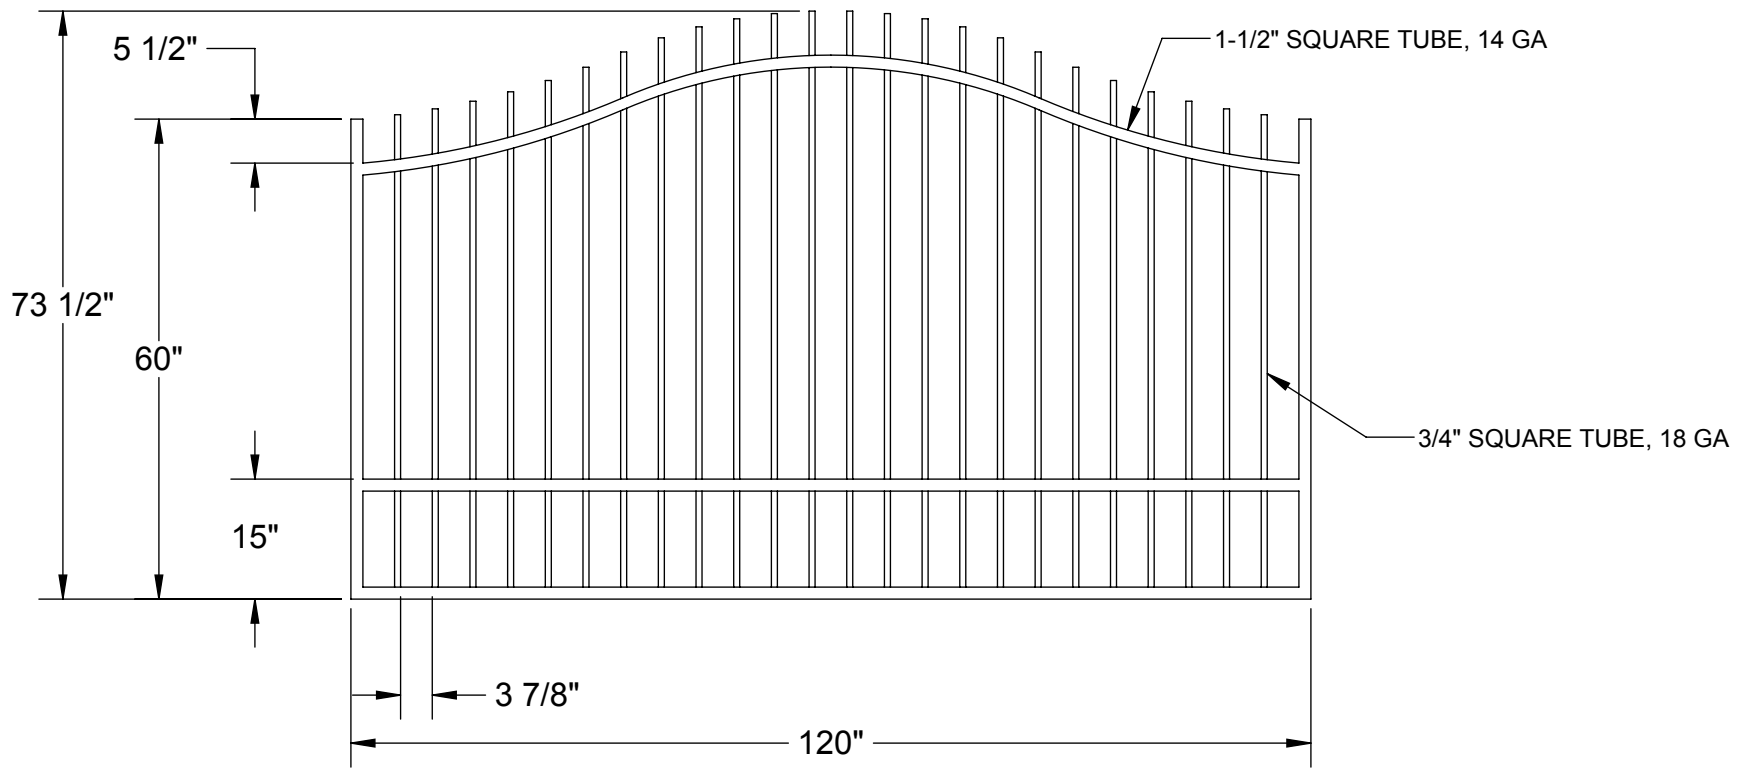

SINGLE, 10 FOOT

DOUBLE, 12 FOOT

SINGLE, 12 FOOT

DOUBLE, 16 FOOT

DRAWN BY: WHETSTONE, J.	KODIAK IRON	www.kodiakiron.com
CHECKED BY: BROWN, C.		
DATE: 12/23/2013	DESCRIPTION: ESTATE GATES	
CUSTOMER: KODIAK IRON	SERIES: REGAL	SHEET: 1 OF 5
	APPLICATION: RESIDENTIAL/COMMERCIAL	

KODIAK IRON

www.kodiakiron.com

DESCRIPTION:

**ESTATE GATE
 SINGLE, 10 FOOT**

SERIES: REGAL

SHEET: 2 OF 5

APPLICATION: RESIDENTIAL/COMMERCIAL

KODIAK IRON

DESCRIPTION:

**ESTATE GATE
 DOUBLE, 12 FOOT**

SERIES: REGAL

SHEET: 4 OF 5

APPLICATION: RESIDENTIAL/COMMERCIAL

KODIAK IRON

www.kodiakiron.com

DESCRIPTION:

**ESTATE GATE
 DOUBLE, 16 FOOT**

SERIES: REGAL

SHEET: 5 OF 5

APPLICATION: RESIDENTIAL/COMMERCIAL