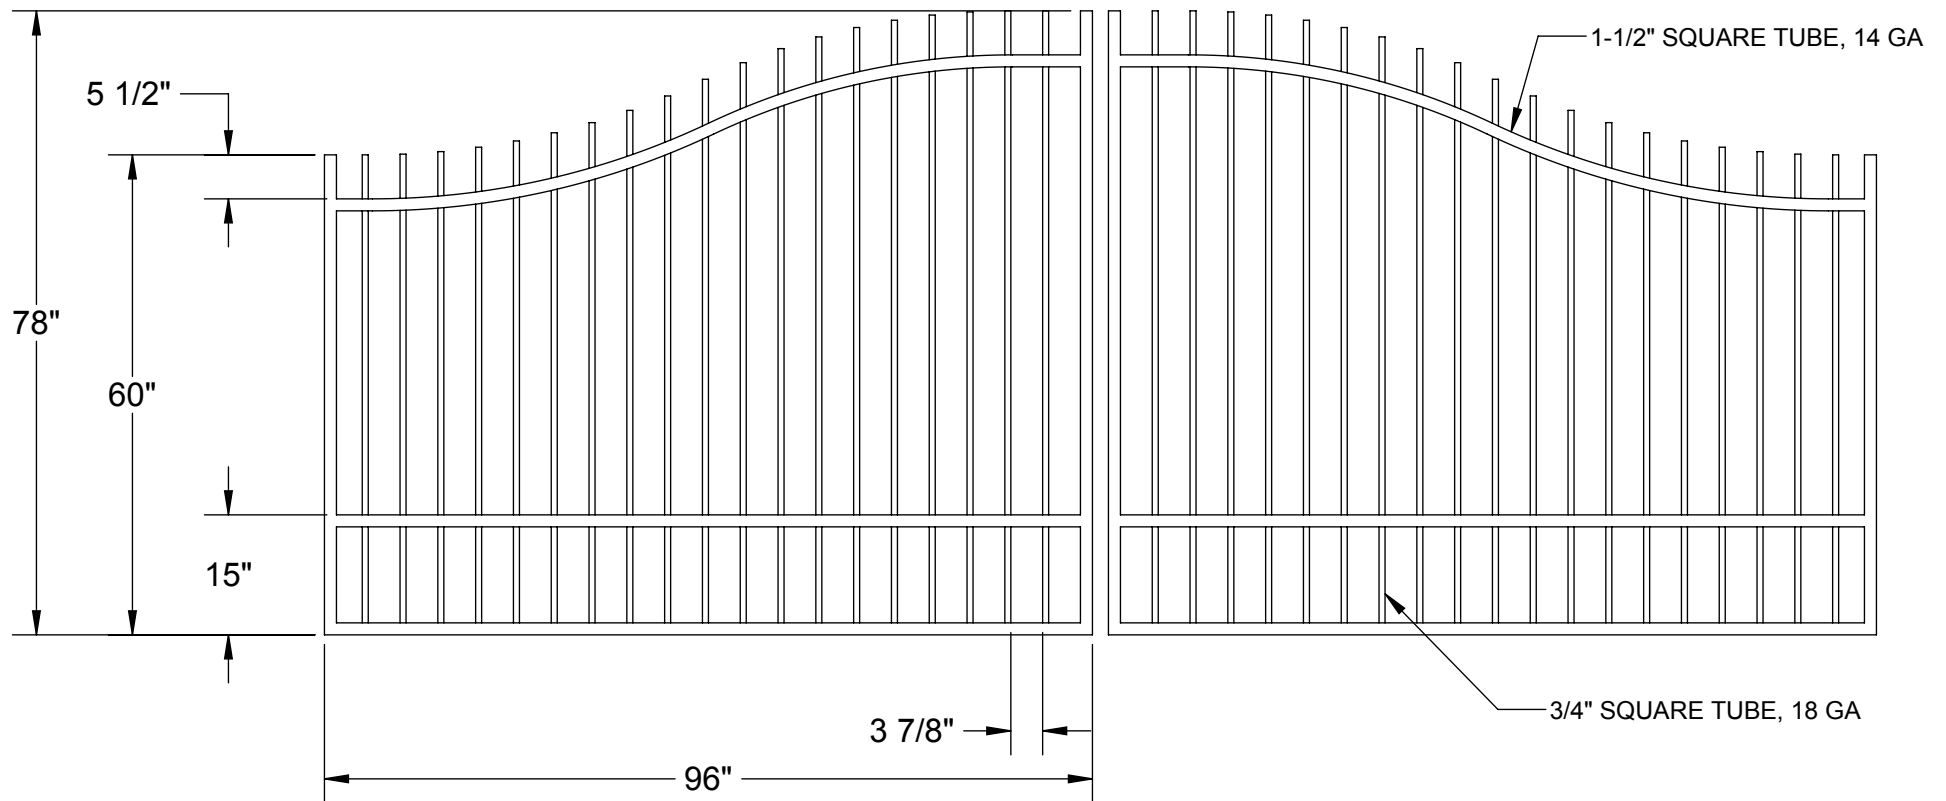

www.kodiakiron.com

DESCRIPTION:

**ESTATE GATE
 SINGLE, 12 FOOT**

SERIES: REGAL

SHEET: 3 OF 5

APPLICATION: RESIDENTIAL/COMMERCIAL

KODIAK IRON

www.kodiakiron.com

DESCRIPTION:

**ESTATE GATE
 DOUBLE, 12 FOOT**

SERIES: REGAL

SHEET: 4 OF 5

APPLICATION: RESIDENTIAL/COMMERCIAL

KODIAK IRON

www.kodiakiron.com

DESCRIPTION:

**ESTATE GATE
 DOUBLE, 16 FOOT**

SERIES: REGAL

SHEET: 5 OF 5

APPLICATION: RESIDENTIAL/COMMERCIAL