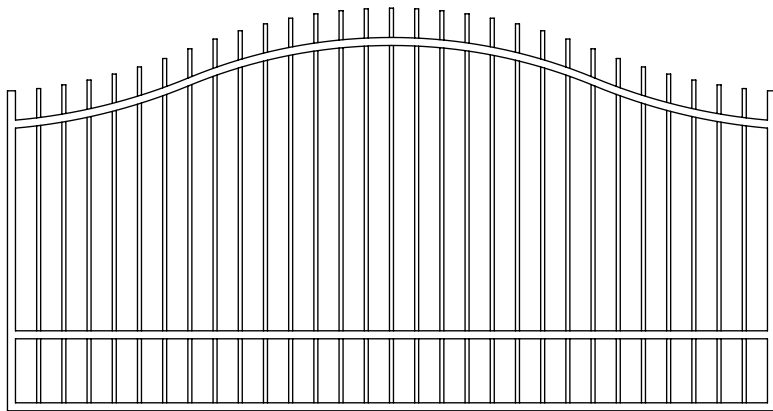

SINGLE, 10 FOOT

DOUBLE, 12 FOOT

SINGLE, 12 FOOT

DOUBLE, 16 FOOT

DRAWN BY: WHETSTONE, J.	KODIAK IRON	www.kodiakiron.com
CHECKED BY: BROWN, C.		
DATE: 12/23/2013	DESCRIPTION: ESTATE GATES	
CUSTOMER: KODIAK IRON	SERIES: REGAL	SHEET: 1 OF 5
	APPLICATION: RESIDENTIAL/COMMERCIAL	

KODIAK IRON

www.kodiakiron.com

DESCRIPTION:

**ESTATE GATE
 SINGLE, 10 FOOT**

SERIES: REGAL

SHEET: 2 OF 5

APPLICATION: RESIDENTIAL/COMMERCIAL

KODIAK IRON

www.kodiakiron.com

DESCRIPTION:

**ESTATE GATE
 SINGLE, 12 FOOT**

SERIES: REGAL

SHEET: 3 OF 5

APPLICATION: RESIDENTIAL/COMMERCIAL

KODIAK IRON

www.kodiakiron.com

DESCRIPTION:

**ESTATE GATE
 DOUBLE, 12 FOOT**

SERIES: REGAL

SHEET: 4 OF 5

APPLICATION: RESIDENTIAL/COMMERCIAL

KODIAK IRON

www.kodiakiron.com

DESCRIPTION: