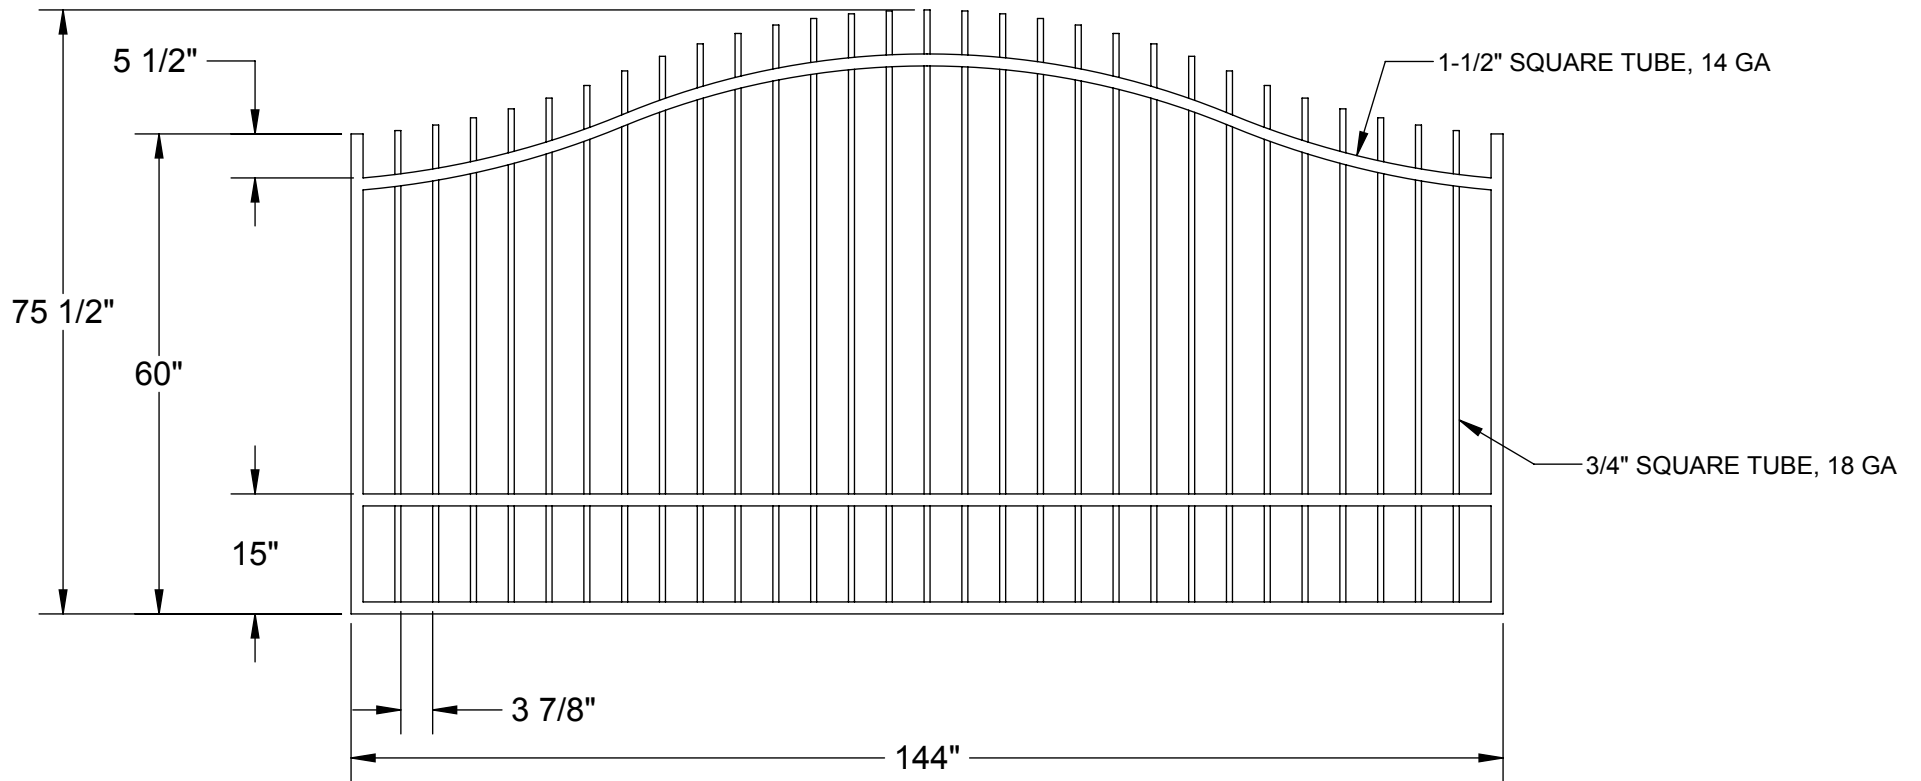

SINGLE, 10 FOOT

DOUBLE, 12 FOOT

SINGLE, 12 FOOT

DOUBLE, 16 FOOT

DRAWN BY: WHETSTONE, J.	KODIAK IRON	www.kodiakiron.com
CHECKED BY: BROWN, C.		
DATE: 12/23/2013	DESCRIPTION: ESTATE GATES	
CUSTOMER: KODIAK IRON	SERIES: REGAL	SHEET: 1 OF 5
	APPLICATION: RESIDENTIAL/COMMERCIAL	

KODIAK IRON

www.kodiakiron.com

DESCRIPTION:

**ESTATE GATE
 SINGLE, 10 FOOT**

SERIES: REGAL

SHEET: 2 OF 5

APPLICATION: RESIDENTIAL/COMMERCIAL

KODIAK IRON

www.kodiakiron.com

DESCRIPTION:

**ESTATE GATE
 SINGLE, 12 FOOT**

SERIES: REGAL

SHEET: 3 OF 5

APPLICATION: RESIDENTIAL/COMMERCIAL

KODIAK IRON

www.kodiakiron.com

**ESTATE GATE
 DOUBLE, 16 FOOT**

SERIES: REGAL

SHEET: 5 OF 5

APPLICATION: RESIDENTIAL/COMMERCIAL